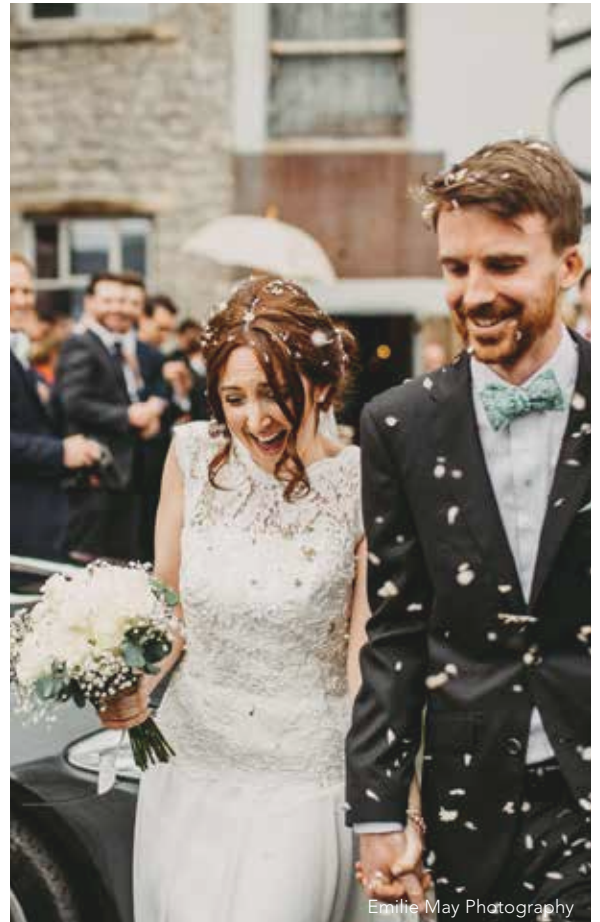

MARRIED *at*
the MILL

HOLMES MILL

CLITHEROE

Stella Photography

Emilie May Photography

Jules Fortune Photography

The North West's most spectacular urban
wedding venue has a fabulous new offer!

Available on a limited number of dates throughout the year.